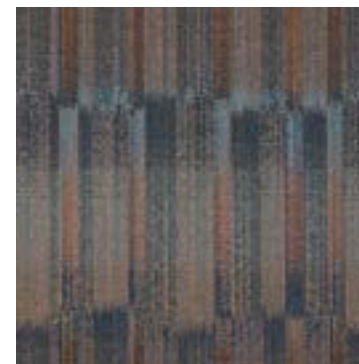

EXTENT VINTAGE
145657-0002

14" W X 14.91" H Repeat
100% Sunbrella® Acrylic
Meets ACT Standards