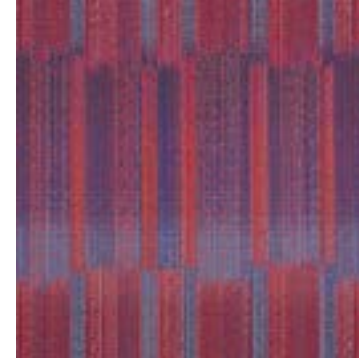

EXTENT SUNSET
145657-0001