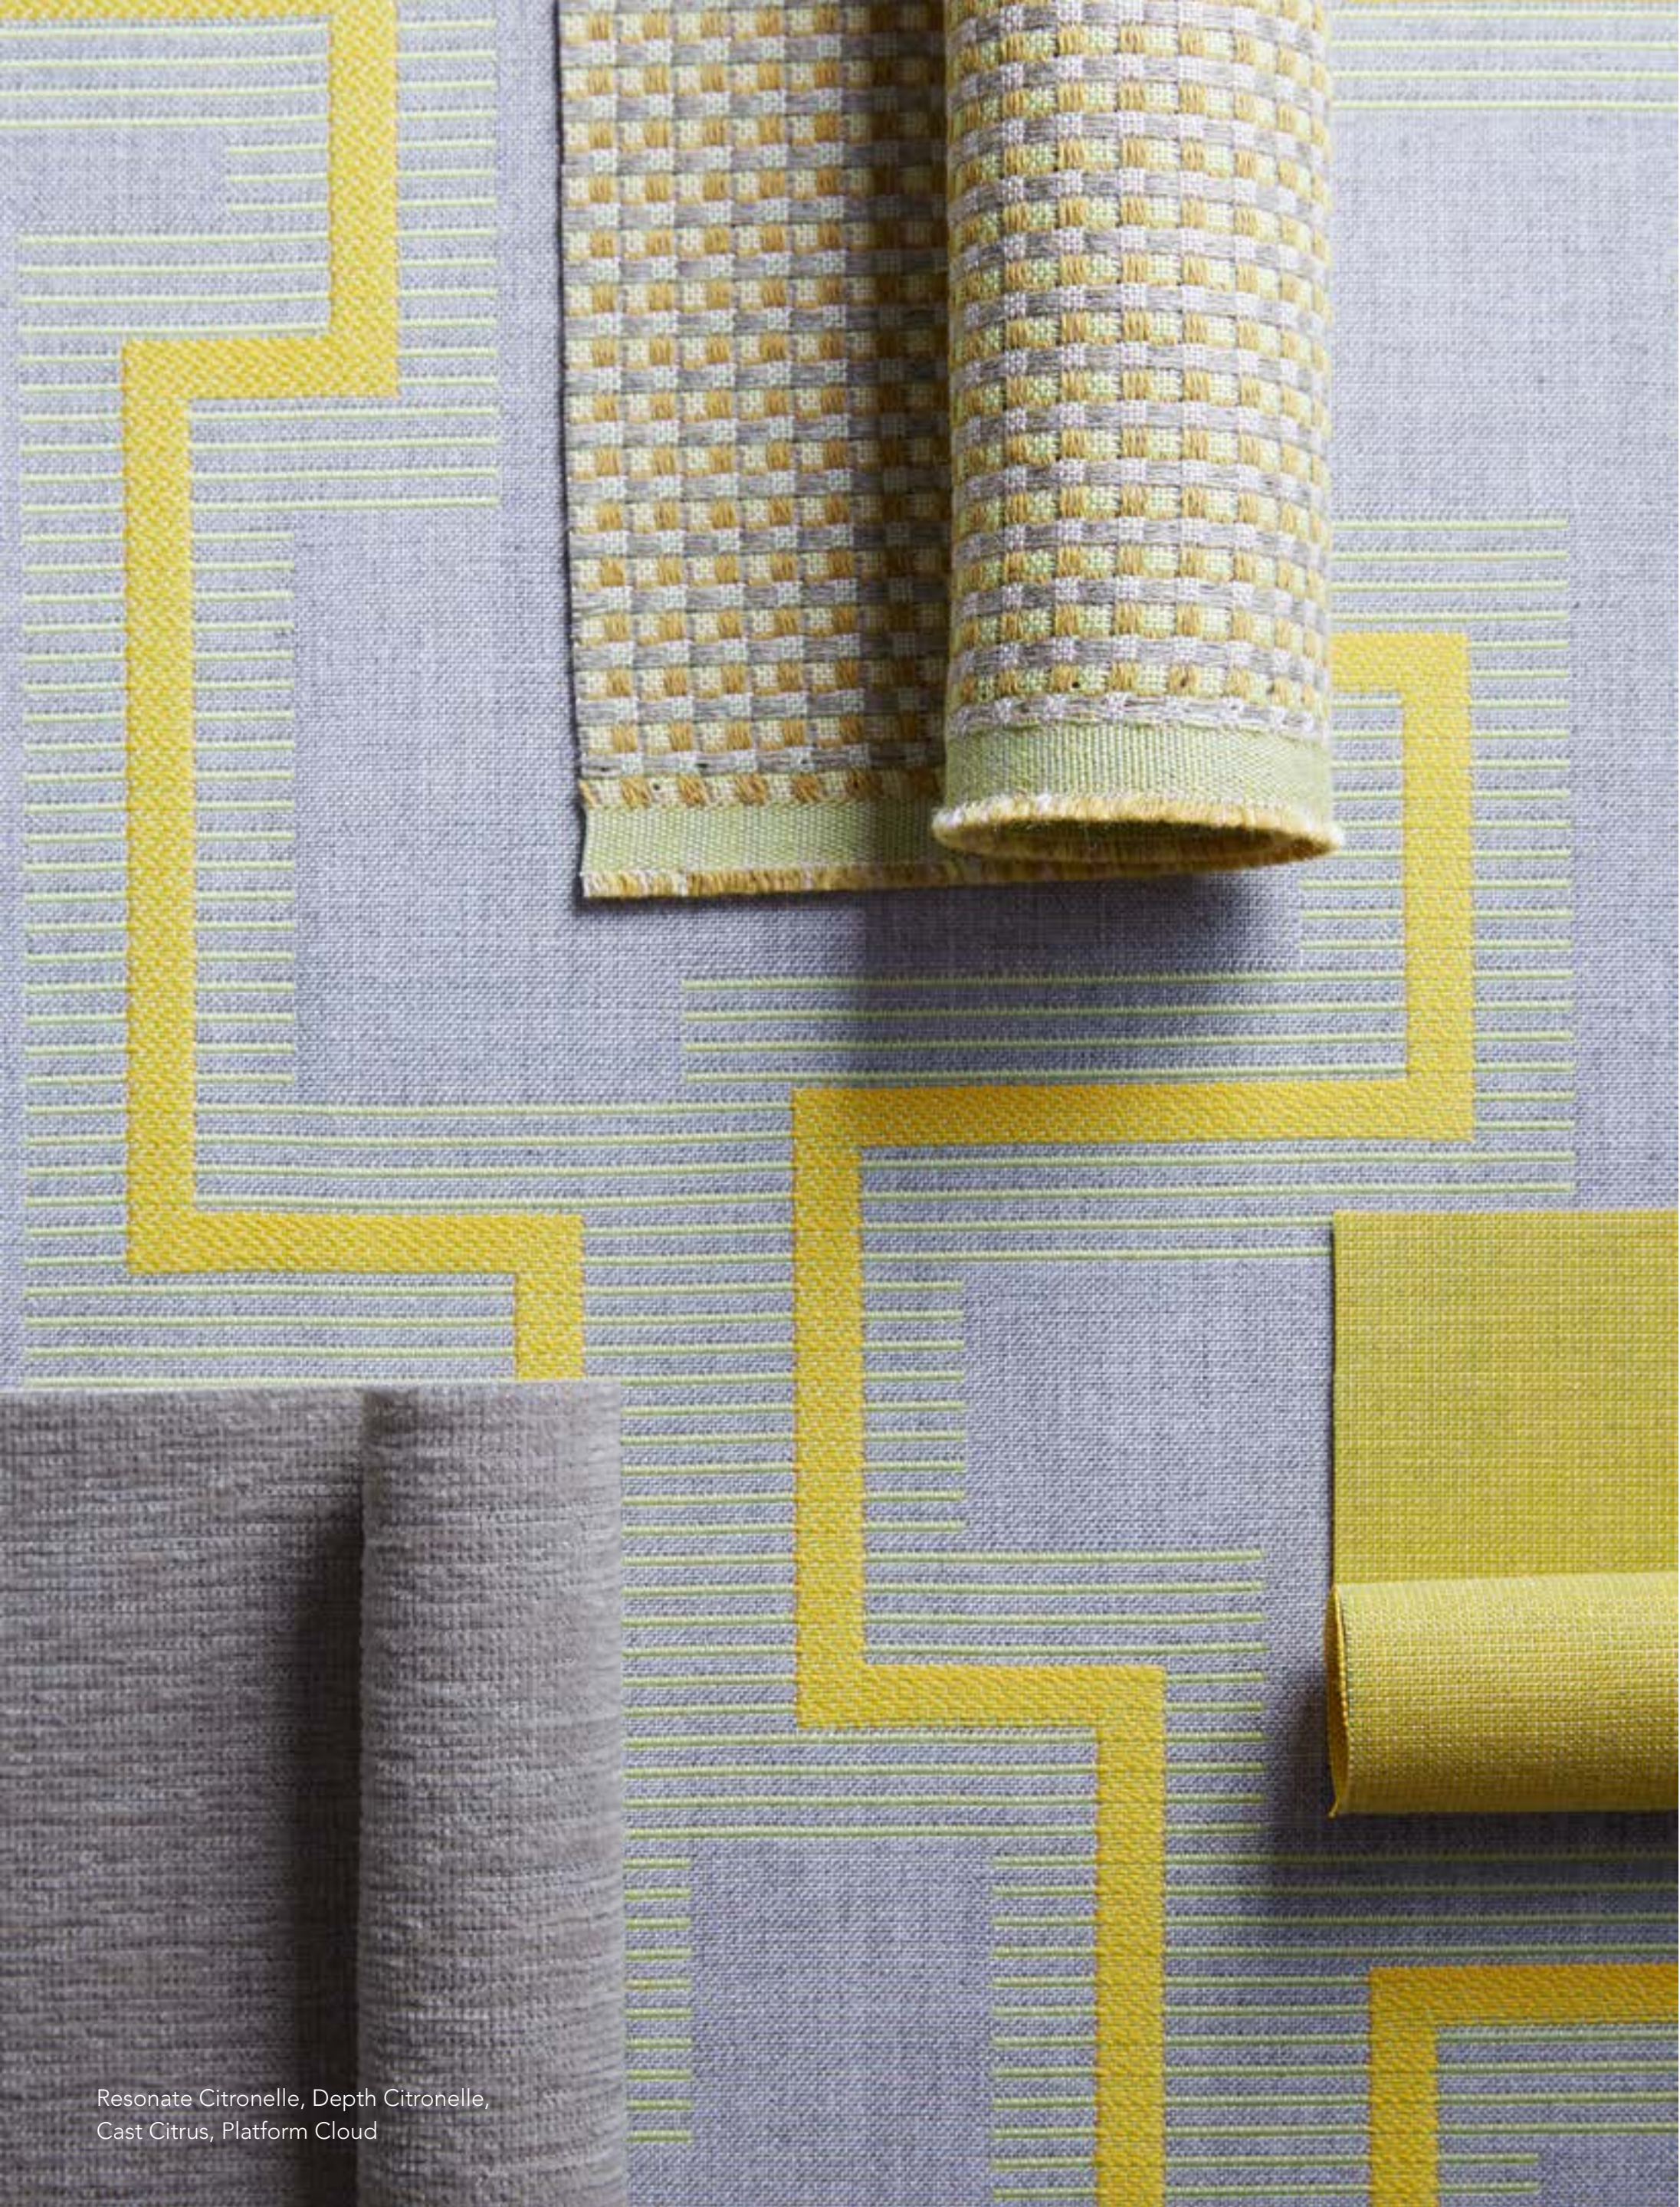

RESONATE

9.33" W X 14.06" H Repeat
100% Sunbrella® Acrylic