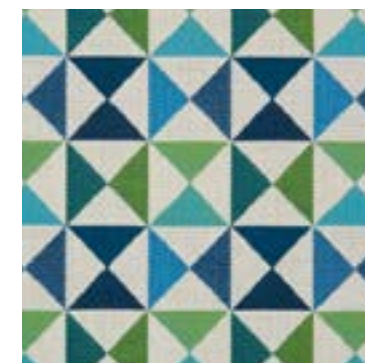

ARRAY CALYPSO
145654-0002